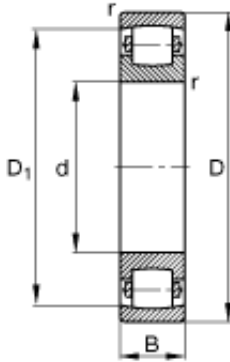

95 mm x 200 mm x 45 mm FAG 20319-MB Spherical Roller Bearings

Bearing No. 20319-MB

Size	95x200x45 mm
Bore Diameter	95 mm
Outer Diameter	200 mm
Width	45 mm
d	95 mm
D	200 mm
B	45 mm
D_1	174,5 mm
$D_{a \max}$	186 mm
$d_{a \min}$	109 mm
$r_{a \max}$	2,5 mm
r_{\min}	3 mm
m	7,29 kg / Weight
C_r	335000 N / Dynamic load rating (radial)
C_{0r}	400000 N / Static load rating (radial)
n_G	3400 1/min / Limiting speed
C_{ur}	34000 N / Fatigue limit load, radial

20319-MB Bearing 2D drawings and 3D CAD models