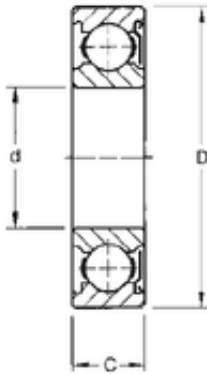

## 70 mm x 150 mm x 35 mm TIMKEN 314KD Single Row Ball Bearings

Bearing No. 314KD

Size	70x150x35 mm
Bore Diameter	70 mm
Outer Diameter	150 mm
Width	35 mm
d	70 mm
D	150 mm
B	35 mm
C	35 mm
Weight	2,617 Kg
Basic dynamic load rating (C)	116 kN

314KD Bearing 2D drawings and 3D CAD models